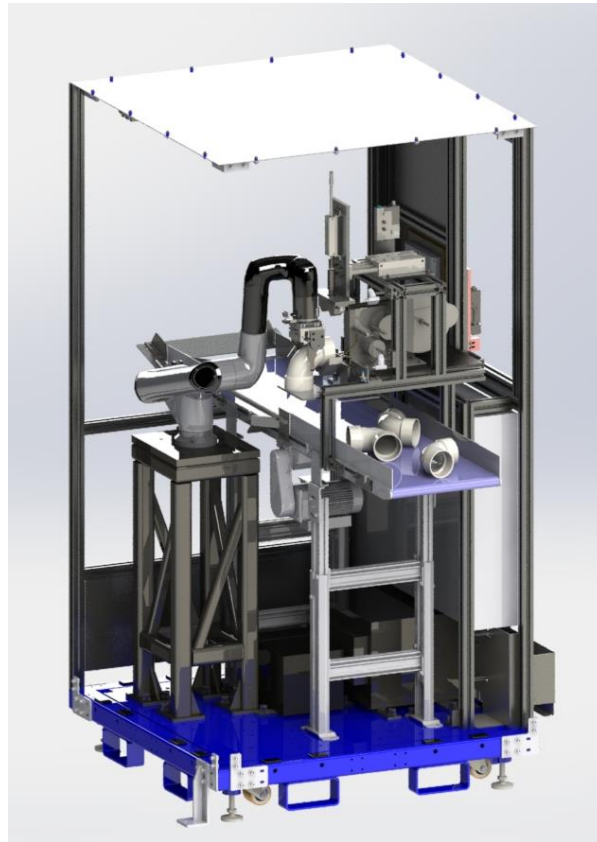

Systemex Automation

Systemex Automation, located in Laval, is a firm specializing in engineering, manufacturing and integration of automated production systems. The Company provides innovative technological solutions to a wide range of clients in the fields of manufacturing and industrial processes through its team of qualified experts in automation, robotics, AGVs, and vision systems. For more information, visit Systemex's website: <https://www.systemexautomation.com/>

Kinova

Kinova Inc., headquartered in Boisbriand (Greater Montreal), Quebec, Canada, is a leader in innovative robotics. Founded over 15 years ago, in 2006, the company designs and manufactures robots for various markets, including medical robotics, assistive robotics, research and education, and more recently industrial and professional automation with the launch of the Link 6 robot in March 2022. Kinova's ingenious technology improves and extends the capabilities of customers with a human-first approach to serve the growing need for robotics across increasingly complex industries. For more information, visit Kinova's website: www.kinovarobotics.com/